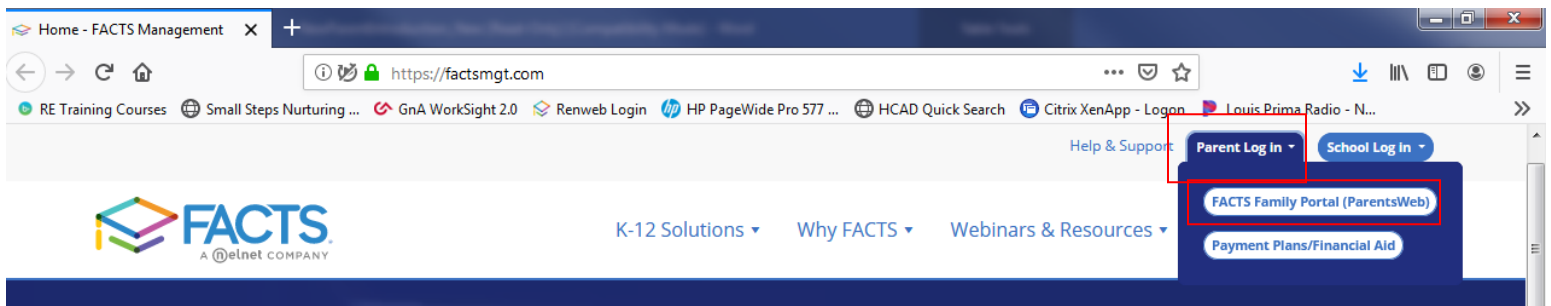

Accessing ParentsWeb

FACTS Management gives you, the busy parent, an opportunity to get more involved in your child's academic progress and future success – all via the Internet!

ParentsWeb from **FACTS** is a private and secure parents' portal that will allow parents to view academic information specific to their children, while protecting their children's information from others. You may view your child's grades, attendance, homework and conduct, as well as other useful school information. You can also communicate with teachers and other school staff online whenever necessary. All you need is an Internet-capable computer.

Here's how to access our easy-to-use **ParentsWeb**:

- In Chrome, Firefox, Safari, or Internet Explorer go to www.factsmgt.com and click **Parent Login**, then select **FACTS Family Online (ParentsWeb)**.